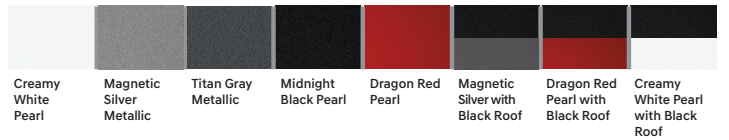

New CRETA

New CRETA N Line